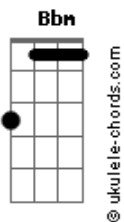

Patrick Watson - Sit Down Beside Me

tom:

Intro: **Abm** **Db** **Ebm** **Bbm** **Ebm**
Abm **Db** **Bbm** **Ebm**

Abm **Db**
 Sit down beside me, and stay awhile

Bbm **Ebm**
 Let our hearts do their parts

Abm **Db** **Bbm**
 Aaaahhhh lalalalaa

Ebm
 Lalalala lalalalaahh

Abm **Db** **Bbm**
 Sit down beside me and stay awhile

Ebm
 There are shadows

Abm **Db**

Acordes

'Til we're old and grey

Bbm **Ebm**
 'Til we got nothing left to say