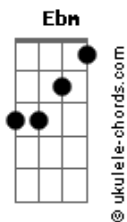

Patrick Watson - Sit Down Beside Me

tom:

Intro: **Abm** **Db** **Ebm** **Bbm** **Ebm**
Abm **Db** **Bbm** **Ebm**

Abm **Db**
 Sit down beside me, and stay awhile

Bbm **Ebm**
 Let our hearts do their parts

Abm **Db** **Bbm**
 Aaaahhhh lalalalaa

Ebm
 Lalalala lalalalaahh

Abm **Db** **Bbm**
 Sit down beside me and stay awhile

Ebm
 There are shadows

Abm **Db**

Acordes

'Til we're old and grey

Bbm **Ebm**
 'Til we got nothing left to say