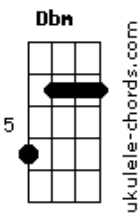

Patrick Watson - Sit Down Beside Me

tom:

Intro: **Abm** **Db** **Ebm** **Bbm** **Ebm**
Abm **Db** **Bbm** **Ebm**

Abm **Db**
 Sit down beside me, and stay awhile

Bbm **Ebm**
 Let our hearts do their parts

Abm **Db** **Bbm**
 Aaaahhhh lalalalaa

Ebm
 Lalalala lalalalaahh

Abm **Db** **Bbm**
 Sit down beside me and stay awhile

Ebm
 There are shadows

Abm **Db**

Acordes

'Til we're old and grey

Bbm **Ebm**
 'Til we got nothing left to say