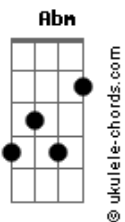

Patrick Watson - Sit Down Beside Me

tom:

Intro: **Abm** **Db** **Ebm** **Bbm** **Ebm**
Abm **Db** **Bbm** **Ebm**

Abm **Db**
 Sit down beside me, and stay awhile

Bbm **Ebm**
 Let our hearts do their parts

Abm **Db** **Bbm**
 Aaaahhhh lalalalaa

Ebm
 Lalalala lalalalaahh

Abm **Db** **Bbm**
 Sit down beside me and stay awhile

Ebm
 There are shadows

Abm **Db**

Acordes

'Til we're old and grey

Bbm **Ebm**
 'Til we got nothing left to say