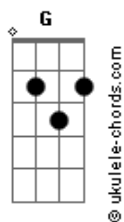

Paul Anka - Put Your Head On My Shoulder

tom:

Intro: G Em Am D
G C G

Put your head on my shoulder
Am D G Em
Hold me in your arms, baby
Am D G
Squeeze me, oh, so tight
Em
Show me
Am D G Em G
That you love me, too

Put your lips next to mine, dear
Am D G Em
Won't you kiss me once, baby
Am D
Just a kiss goodnight
G Em Am
Maybe, you
D G C G
And I will fall in love

D G
People say that love's a game

Acordes

D G
A game, you just can't win
Gb Bm
If there's a way, I'll find it

Some day
A D
And then, this fool will rush in

Put your head on my shoulder
Am D G Em
Whisper in my ear, baby
Am D G Em
Words I want to hear, tell me
Am D G Ab
Tell me that you love me too

Put your head on my shoulder
Bm E A Gbm
Whisper in my ear, baby
Bm E A Gbm
Words I want to hear, baby
Bm E A
Put your head on my shoulder