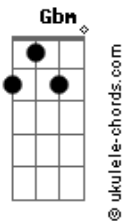

Paul Anka - Put Your Head On My Shoulder

tom:

Intro: G Em Am D
G C G

Put your head on my shoulder
Am D G Em
Hold me in your arms, baby
Am D G
Squeeze me, oh, so tight
Em
Show me
Am D G Em G
That you love me, too

Put your lips next to mine, dear
Am D G Em
Won't you kiss me once, baby
Am D
Just a kiss goodnight
G Em Am
Maybe, you
D G C G
And I will fall in love

D G
People say that love's a game

Acordes

D G
A game, you just can't win
Gb Bm
If there's a way, I'll find it

Some day
A D
And then, this fool will rush in

Put your head on my shoulder
Am D G Em
Whisper in my ear, baby
Am D G Em
Words I want to hear, tell me
Am D G Ab
Tell me that you love me too

Put your head on my shoulder
Bm E A Gbm
Whisper in my ear, baby
Bm E A Gbm
Words I want to hear, baby
Bm E A
Put your head on my shoulder