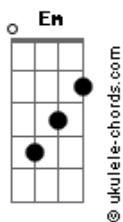

Paul Anka - Put Your Head On My Shoulder

tom:

Intro: G Em Am D
G C G

Put your head on my shoulder
Am D G Em
Hold me in your arms, baby
Am D G
Squeeze me, oh, so tight
Em
Show me
Am D G Em G
That you love me, too

Put your lips next to mine, dear
Am D G Em
Won't you kiss me once, baby
Am D
Just a kiss goodnight
G Em Am
Maybe, you
D G C G
And I will fall in love

D G
People say that love's a game

Acordes

D G
A game, you just can't win
Gb Bm
If there's a way, I'll find it

Some day
A D
And then, this fool will rush in

Put your head on my shoulder
Am D G Em
Whisper in my ear, baby
Am D G Em
Words I want to hear, tell me
Am D G Ab
Tell me that you love me too

Put your head on my shoulder
Bm E A Gbm
Whisper in my ear, baby
Bm E A Gbm
Words I want to hear, baby
Bm E A
Put your head on my shoulder