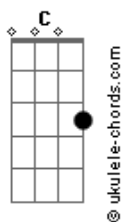

Paul Anka - Put Your Head On My Shoulder

tom:

Intro: G Em Am D
G C G

Put your head on my shoulder
Am D G Em
Hold me in your arms, baby
Am D G
Squeeze me, oh, so tight
Em
Show me
Am D G Em G
That you love me, too

Put your lips next to mine, dear
Am D G Em
Won't you kiss me once, baby
Am D
Just a kiss goodnight
G Em Am
Maybe, you
D G C G
And I will fall in love

D G
People say that love's a game

Acordes

D G
A game, you just can't win
Gb Bm
If there's a way, I'll find it

Some day
A D
And then, this fool will rush in

Put your head on my shoulder
Am D G Em
Whisper in my ear, baby
Am D G Em
Words I want to hear, tell me
Am D G Ab
Tell me that you love me too

Put your head on my shoulder
Bm E A Gbm
Whisper in my ear, baby
Bm E A Gbm
Words I want to hear, baby
Bm E A
Put your head on my shoulder