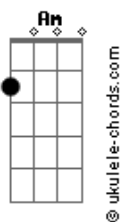

Paul Anka - Put Your Head On My Shoulder

tom:

Intro: G Em Am D
G C G

Put your head on my shoulder
Am D G Em
Hold me in your arms, baby
Am D G
Squeeze me, oh, so tight
Em
Show me
Am D G Em G
That you love me, too

Put your lips next to mine, dear
Am D G Em
Won't you kiss me once, baby
Am D
Just a kiss goodnight
G Em Am
Maybe, you
D G C G
And I will fall in love

D G
People say that love's a game

Acordes

D G
A game, you just can't win
Gb Bm
If there's a way, I'll find it

Some day
A D
And then, this fool will rush in

Put your head on my shoulder
Am D G Em
Whisper in my ear, baby
Am D G Em
Words I want to hear, tell me
Am D G Ab
Tell me that you love me too

Put your head on my shoulder
Bm E A Gbm
Whisper in my ear, baby
Bm E A Gbm
Words I want to hear, baby
Bm E A
Put your head on my shoulder