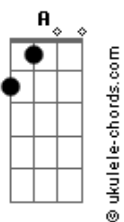

Paul Anka - Put Your Head On My Shoulder

tom:

Intro: G Em Am D
G C G

Put your head on my shoulder
Am D G Em
Hold me in your arms, baby
Am D G
Squeeze me, oh, so tight
Em
Show me
Am D G Em G
That you love me, too

Put your lips next to mine, dear
Am D G Em
Won't you kiss me once, baby
Am D
Just a kiss goodnight
G Em Am
Maybe, you
D G C G
And I will fall in love

D G
People say that love's a game

Acordes

D G
A game, you just can't win
Gb Bm
If there's a way, I'll find it

Some day
A D
And then, this fool will rush in

Put your head on my shoulder
Am D G Em
Whisper in my ear, baby
Am D G Em
Words I want to hear, tell me
Am D G Ab
Tell me that you love me too

Put your head on my shoulder
Bm E A Gbm
Whisper in my ear, baby
Bm E A Gbm
Words I want to hear, baby
Bm E A
Put your head on my shoulder