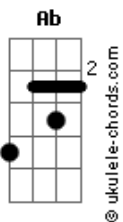

Paul Anka - Put Your Head On My Shoulder

tom:

Intro: G Em Am D
G C G

Put your head on my shoulder
Am D G Em
Hold me in your arms, baby
Am D G
Squeeze me, oh, so tight
Em
Show me
Am D G Em G
That you love me, too

Put your lips next to mine, dear
Am D G Em
Won't you kiss me once, baby
Am D
Just a kiss goodnight
G Em Am
Maybe, you
D G C G
And I will fall in love

D G
People say that love's a game

Acordes

D G
A game, you just can't win
Gb Bm
If there's a way, I'll find it

Some day
A D
And then, this fool will rush in

Put your head on my shoulder
Am D G Em
Whisper in my ear, baby
Am D G Em
Words I want to hear, tell me
Am D G Ab
Tell me that you love me too

Put your head on my shoulder
Bm E A Gbm
Whisper in my ear, baby
Bm E A Gbm
Words I want to hear, baby
Bm E A
Put your head on my shoulder