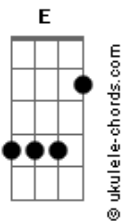

Paul Anka - Put Your Head On My Shoulder

tom:

Intro: G Em Am D
G C G

Put your head on my shoulder
Am D G Em
Hold me in your arms, baby
Am D G
Squeeze me, oh, so tight
Em
Show me
Am D G Em G
That you love me, too

Put your lips next to mine, dear
Am D G Em
Won't you kiss me once, baby
Am D
Just a kiss goodnight
G Em Am
Maybe, you
D G C G
And I will fall in love

D G
People say that love's a game

Acordes

D G
A game, you just can't win
Gb Bm
If there's a way, I'll find it

Some day
A D
And then, this fool will rush in

Put your head on my shoulder
Am D G Em
Whisper in my ear, baby
Am D G Em
Words I want to hear, tell me
Am D G Ab
Tell me that you love me too

Put your head on my shoulder
Bm E A Gbm
Whisper in my ear, baby
Bm E A Gbm
Words I want to hear, baby
Bm E A
Put your head on my shoulder