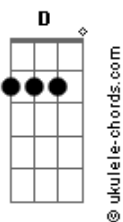

Paul Anka - Put Your Head On My Shoulder

tom:

Intro: G Em Am D
G C G

Put your head on my shoulder
Am D G Em
Hold me in your arms, baby
Am D G
Squeeze me, oh, so tight
Em
Show me
Am D G Em G
That you love me, too

Put your lips next to mine, dear
Am D G Em
Won't you kiss me once, baby
Am D
Just a kiss goodnight
G Em Am
Maybe, you
D G C G
And I will fall in love

D G
People say that love's a game

Acordes

D G
A game, you just can't win
Gb Bm
If there's a way, I'll find it

Some day
A D
And then, this fool will rush in

Put your head on my shoulder
Am D G Em
Whisper in my ear, baby
Am D G Em
Words I want to hear, tell me
Am D G Ab
Tell me that you love me too

Put your head on my shoulder
Bm E A Gbm
Whisper in my ear, baby
Bm E A Gbm
Words I want to hear, baby
Bm E A
Put your head on my shoulder