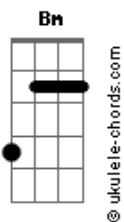

Paul Anka - Put Your Head On My Shoulder

tom:

Intro: G Em Am D
G C G

Put your head on my shoulder
Am D G Em
Hold me in your arms, baby
Am D G
Squeeze me, oh, so tight
Em
Show me
Am D G Em G
That you love me, too

Put your lips next to mine, dear
Am D G Em
Won't you kiss me once, baby
Am D
Just a kiss goodnight
G Em Am
Maybe, you
D G C G
And I will fall in love

D G
People say that love's a game

Acordes

D G
A game, you just can't win
Gb Bm
If there's a way, I'll find it

Some day
A D
And then, this fool will rush in

Put your head on my shoulder
Am D G Em
Whisper in my ear, baby
Am D G Em
Words I want to hear, tell me
Am D G Ab
Tell me that you love me too

Put your head on my shoulder
Bm E A Gbm
Whisper in my ear, baby
Bm E A Gbm
Words I want to hear, baby
Bm E A
Put your head on my shoulder