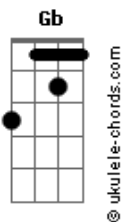

Paul Anka - Put Your Head On My Shoulder

tom:

Intro: G Em Am D
G C G

Put your head on my shoulder
Am D G Em
Hold me in your arms, baby
Am D G
Squeeze me, oh, so tight
Em
Show me
Am D G Em G
That you love me, too

Put your lips next to mine, dear
Am D G Em
Won't you kiss me once, baby
Am D
Just a kiss goodnight
G Em Am
Maybe, you
D G C G
And I will fall in love

D G
People say that love's a game

Acordes

D G
A game, you just can't win
Gb Bm
If there's a way, I'll find it

Some day
A D
And then, this fool will rush in

Put your head on my shoulder
Am D G Em
Whisper in my ear, baby
Am D G Em
Words I want to hear, tell me
Am D G Ab
Tell me that you love me too

Put your head on my shoulder
Bm E A Gbm
Whisper in my ear, baby
Bm E A Gbm
Words I want to hear, baby
Bm E A
Put your head on my shoulder