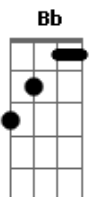

© ukulele-chords.com