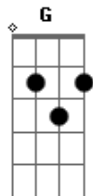

Paul McCartney - Jenny Wren

Tom: C

Afinação: D G C F A D

Intro: C C Am Am
F G Am

C C Am Am F
Like so many girls, Jenny Wren could sing
G Am G Cm
But a broken heart took her song away

C C Am Am F
Like the other girls, Jenny Wren took wing
G Am G Cm
She could see the world and its foolish ways

Cm Cm Fm Fm G7 Cm
How we spend our days casting love aside
C Fm Fm G7 Cm
Losing sight of life, day by day

C C Am Am F
She saw poverty breaking up her home

G Am G Cm
Wounded warriors took her song away

(Cm Bb F) (3x)

C Fm Fm G7 Cm
You saw who we are, Jenny Wren

(Cm Bb F) C

Acordes

© ukulele-chords.com

© ukulele-chords.com

© ukulele-chords.com

© ukulele-chords.com

© ukulele-chords.com