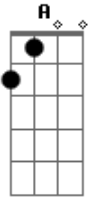

© ukulele-chords.com