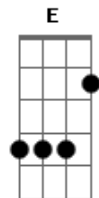

© ukulele-chords.com