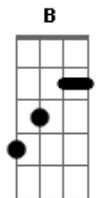

© ukulele-chords.com