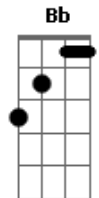

© ukulele-chords.com