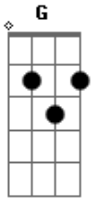

Pearl Jam - MFC

tom:

Intro: G G D D

G D
Sliding out of reverse into
G D
Drive, this wheel will be turning right
G D
Then straight off in the sunset
G
She'll ride

G D
She can remember a time denied
G D
Stood by the side of the road, spilled like
G D
Wine now, she's out on her own
G
And line high

Bb F Bb
There's no leaving here
F Bb
Ask, I'm an ear
F Bb C

Acordes

© ukulele-chords.com

© ukulele-chords.com

© ukulele-chords.com

© ukulele-chords.com

© ukulele-chords.com

She's disappeared