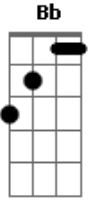

Pearl Jam - MFC

tom:

Intro: G G D D

G D
Sliding out of reverse into
G D
Drive, this wheel will be turning right
G D
Then straight off in the sunset
G
She'll ride

G D
She can remember a time denied
G D
Stood by the side of the road, spilled like
G D
Wine now, she's out on her own
G
And line high

Bb F Bb
There's no leaving here
F Bb
Ask, I'm an ear
F Bb C

Acordes

© ukulele-chords.com

© ukulele-chords.com

© ukulele-chords.com

© ukulele-chords.com

© ukulele-chords.com

She's disappeared