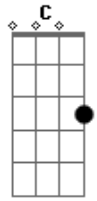

Pearl Jam - MFC

tom:

Intro: G G D D

G D
Sliding out of reverse into
G D
Drive, this wheel will be turning right
G D
Then straight off in the sunset
G
She'll ride

G D
She can remember a time denied
G D
Stood by the side of the road, spilled like
G D
Wine now, she's out on her own
G
And line high

Bb F Bb
There's no leaving here
F Bb
Ask, I'm an ear
F Bb C

Acordes

© ukulele-chords.com

© ukulele-chords.com

© ukulele-chords.com

© ukulele-chords.com

© ukulele-chords.com

She's disappeared