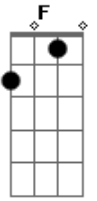

Pearl Jam - MFC

tom:

Intro: G G D D

G D
Sliding out of reverse into
G D
Drive, this wheel will be turning right
G D
Then straight off in the sunset
G
She'll ride

G D
She can remember a time denied
G D
Stood by the side of the road, spilled like
G D
Wine now, she's out on her own
G
And line high

Bb F Bb
There's no leaving here
F Bb
Ask, I'm an ear
F Bb C

Acordes

© ukulele-chords.com

© ukulele-chords.com

© ukulele-chords.com

© ukulele-chords.com

© ukulele-chords.com

She's disappeared