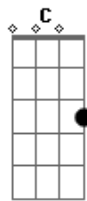

© ukulele-chords.com