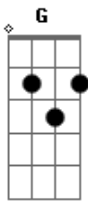

© ukulele-chords.com

© ukulele-chords.com