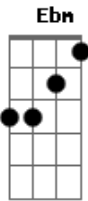

© ukulele-chords.com