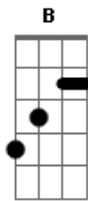

© ukulele-chords.com