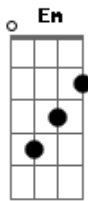

© ukulele-chords.com