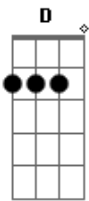

Pearl Jam - Speed Of Sound

Tom: G
Intro:

Ebm **Em**
yesterdays, how quick they change
G **C**
all lost and long gone now
Ebm **Em**
it's hard to remember any thing
G **C**
moving at the speed of sound
G **C**
moving with the speed of sound
C **G** **G**
and yet i'm still holding tight
C **G** **G**
to this dream of distant light
C **G** **G**
and that somehow i'll survive
F
but this night has been a long one waiting on a sun that just
don't come

(**Em D Em D C D**)

C **G** **G**
can i forgive what i
D **C** **G** **G**
cannot forget and live a lie?
D **C** **G**
i could give it one more try

(Intro)

Ebm **Em** **G** **C**
why deny this drive inside? just looking for some peace
Ebm **Em** **G** **C**
overtime i get me some it gets the best of me
G **C**
not much left you see
C **G** **G**
and yet i'm still holding tight
C **G** **G**
to this dream of distant light
C **G** **G**
and that somehow i'll survive
F
but this night has been a long one waiting on a word that
never comes

(**Em D Em D C D**)

C **G** **G**
a whisper in the dark
D **C** **G** **G**
is that you or just my thoughts?
D **C** **B** **G**
wide awake & reaching out

C **G** **G**
it's gone so quiet now
D **C** **G** **G**
could it be i'm farther out?
D **C** **G** **G**
moving faster than the speed of sound

Acordes