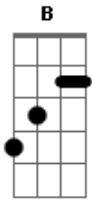

© ukulele-chords.com