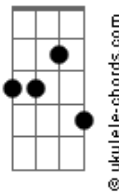

Persona 3 - color your night

tom:
Bb

Bbm7

Time to shine and I'm down to ride

Abm7

I'm gonna drive until the break of dawn

Wilding out

Gb7M

I'm on a mission grinding out whatever

It is I gotta do

Ebm7

Riding out until the day I meet you

F7

I'm riding out

Bbm7

I look up in the sky

Bbm7 Am7

Asking lotta, "Why?"

Abm7

But never let it phase me, I'm keeping

Good vibes

Gb7M

When I'm on the road, I watch out for

All surprises

Ebm7

What it provides us

F7

Good and bad but nothing unties us

[Chorus]

Bbm7

Another wander in the night

Abm7

Let me paint the view

Gb7M

Ebm7

Colour a town with my light

F7

For every moment shared with you

Bbm7 Am7 Abm7

Not out in the day

Dbadd9

But never fully gone

Gb7M

Ebm7

Going to be back again

F7

Gb7M

Until the coming of a dawn

Gb7M

Hey

For all the days ahead of us put your

Fm7

Hands up

Ebm7

Fm7

Wave 'em side to side for good luck, ah

Gb7M

Hey

Fm7

For all the nights like this, put your

Hands up

Bbm7

Love the moment even from dusk, yup

Gb7M

Hey

Fm7

You always got my back, and of course I

Got your back

Ebm7

Fm7

Don't you worry about that now

Gb7M

Hey

Fm7

It's been a good day, good night

Bbm7

It's gonna be a good day, good night

Acordes

Gb7M

Bb

Bbn7

Abn7

Ebn7

F7

Am7

Fm7

Dbadd9