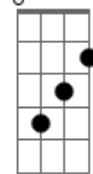

Persona 3 - Kimi No Kioku

tom:
Bm
When the wind rings high and the light hits your eyes
Time for one last ride?off?to dreamland
G7M
Don't you?worry, I'll be here to remember?you, dear
G7M
Your laugh, your smile, all your happiness, and your tears
G7M
And it's hard some days (But I'll be okay)
G7M
'Cause even when it's tough, you give me just enough
Bm A
So I can keep on goin'
G7M
When I close my eyes (And I dream at night)
G7M
I feel you in my arms
G7M
Safe and sound
G7M
Here with me
G7M
Everything we found
G7M Bm A
Makes me sing
G7M
Night after night you paved the way
Put up the fight to save the day
Now you?re a hero
G7M
You brought the light that made today
Perfect and bright, so dream away
Now you?re an angel
Em
Sleeping in peace
Baby, you'll be
G7M
Surrounded by my love through all eternity
G7M
Lay down your head and close your eyes
Right off to bed to sleep tonight, I will be watchin?
G7M
Thinking of you, the times we had
All of the good and all the bad
Never forgotten
Em
Seal it with a kiss
Promise you this