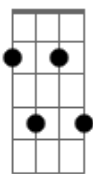

Persona 3 - Kimi No Kioku

tom:
Bm
When the wind rings high and the light hits your eyes
Time for one last ride?off?to dreamland
G7M
Don't you?worry, I'll be here to remember?you, dear
G7M
Your laugh, your smile, all your happiness, and your tears
G7M
And it's hard some days (But I'll be okay)
G7M
'Cause even when it's tough, you give me just enough
Bm A
So I can keep on goin'
G7M
When I close my eyes (And I dream at night)
G7M
I feel you in my arms
G7M
Safe and sound
G7M
Here with me
G7M
Everything we found
G7M Bm A
Makes me sing
G7M
Night after night you paved the way
Put up the fight to save the day
Now you?re a hero
G7M
You brought the light that made today
Perfect and bright, so dream away
Now you?re an angel
Em
Sleeping in peace
Baby, you'll be
G7M
Surrounded by my love through all eternity
G7M
Lay down your head and close your eyes
Right off to bed to sleep tonight, I will be watchin?
G7M
Thinking of you, the times we had
All of the good and all the bad
Never forgotten
Em
Seal it with a kiss
Promise you this