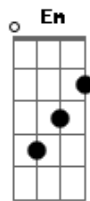

© ukulele-chords.com