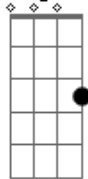

© ukulele-chords.com

C