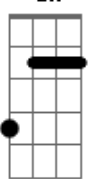

© ukulele-chords.com

Bm