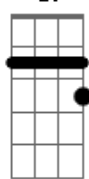

© ukulele-chords.com

D7