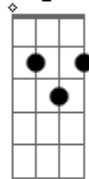

Pink Floyd - Brain damage

Tom: G

Intro:

Verso 1:

D G7
The lunatic is on the grass
D G7
The lunatic is on the grass
D E
Remembering games and daisy chains and laughs
A7 D
Got to keep the loonies on the path

Verso 2:

D G7
The lunatic is in the hall
D G7
The lunatics are in my hall
D E
The paper holds their folded faces to the floor
A7 D D7
And every day the paper boy brings more

Versos:

(Frase 1)

(Frase 2)

(Frase 2)

(Frase 2)

Refrão 1:

G A
And if the dam breaks open many years too soon
C G

And if there is no room upon the hill

G A
And if your head explodes with dark forebodings too
C G Bm E7 A7
I'll see you on the dark side of the moon

Refrões :

Verso 3:

D G7
The lunatic is in my head
D G7
The lunatic is in my head
D E
You raise the blade, you make the change,
A7 D
You re-arrange me till I'm sane

Verso 4:

D
You lock the door,
E
And throw away the key,
A7 D D7
There's someone in my head but it's not me

- Frase 1, tocar 1x.
- Frase 2, tocar 2x.

Refrão 2:

G A
And if the cloud bursts, thunder in your ear
C G
You shout and no one seems to hear
G A
And if the band you're in starts playing different tunes
C G Bm E7 A7
I'll see you on the dark side of the moon

Final:

Acordes

G