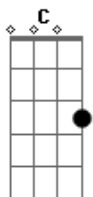

Pink Floyd - Cymbaline

Tom: C

(intro) Am

Am Bm
The path you tread is narrow and the drop is sheer and very high.

Am Bm
The ravens all are watching from a vantage point nearby.

Am Bm
Apprehension creeping like a choo-train up your spine.

Am Bm
Will the tightrope reach the end? Will the final cuplet rhyme?

C(addG) F C(addG) F
And it's high time Cymbaline it's high time Cymbaline.

Em
Please wake me.

Am Bm
A butterfly with broken wings is falling by your side.

Am Bm
The ravens all are closing in, there's nowhere you can hide.

Am Bm
Your manager and agent are both busy on the phone.

Am Bm
Selling colored photographs to magazines back home.

C(addG) F C(addG) F

And it's high time Cymbaline it's high time Cymbaline.

Em
Please wake me.

Bm
The lines converging where you stand, they must have moved the picture plane.

Am Bm
The leaves are heavy around your feet you hear the thunder of the train.

Am Bm
Suddenly it strikes you that they're moving into range.

Am Bm
And Doctor Strange is always changing sides.

C(addG) F C(addG) F
And it's high time Cymbaline it's high time Cymbaline.

Em
Please wake me.

(then) Am Bm Am Bm Am Bm Am Bm
C(addG) F C(addG) F

And it's high time Cymbaline it's high time Cymbaline.

Em
Please wake me.

(outro) Am Bm Am Bm Am Bm C(addG) Bm

C(addG) F C(addG) F Em...

Acordes

© ukulele-chords.com