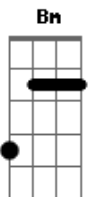

© ukulele-chords.com