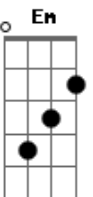

© ukulele-chords.com