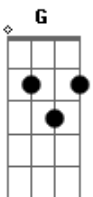

© ukulele-chords.com