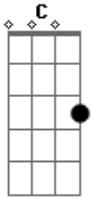

Placebo - Like Siamese

Tom: C

D Dm

Hang breathless on me, hang breathless on me
The war will soon be over so hang breathless on me

We'll walk slow through the empty and we'll do as we please
We'll crawl body to body just like siamese
Like siamese
It's cold down by the water and there's blood on the trees
We'll flow shoulder to shoulder jst like siamese
Like siamese

Acordes

© ukulele-chords.com