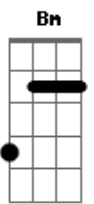

© ukulele-chords.com