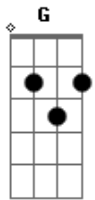

Planetshakers - Holding On

Tom: D
Intro: G Bm D G

Verso 1:

G Bm
Here it goes, I'm letting go
D G
Of all that's weighing me down
G Bm
I believe, in everything,
D G
You are all that I need

Pré-Refrão:

G D
So I look to You
Em Gbm
And not to this world
G D
I am found in You
Em Gbm
And You are found in me

Refrão:

G D
You're the center of my everything
A Em
You're the rock on which I stand
G D
My foundation is in Jesus
A Em
I'm holding on to You forever

Verso 2:

I'm reaching out, for more of You
Come and fill me again
More of You, and less of me
That is how it should be

Ponte:

G Bm
I'm holding onto You forever
D Em
Cause no one else could be the center
G Bm
You are the only one for me now
A G
Lord it's You

Acordes

© ukulele-chords.com

© ukulele-chords.com

© ukulele-chords.com