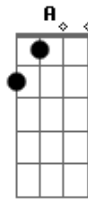

© ukulele-chords.com