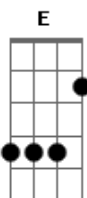

Dbm B E
Looking for the light to shine;
A2
To start a fire.
Dbm B E A2
Girl, I'll be the first in line, Oh, oh.
Dbm B E
And baby when our stars align,
A2 Dbm
We can't get no higher.
B E A2
You just give me a sign!

Dbm B
C'mon get loud, loud, let it out

E A2
Shout it out from the roof tops.
Dbm B E A2
C'mon get loud 'till they shut us down.
Dbm B
C'mon get loud, loud, let it out,
E A2
Show me everything that you got.
Dbm B E
C'mon get loud, loud, I need you now.
A2
Baby let me hear me loud.
Dbm B
Na na na, na na na-ah
E A2
Na na na, na na na-ah
Dbm B E A2
Na na na, na na na-ah

(Looking for the one tonight...)

Dbm B
Na na na, na na na-ah
E A2
Na na na, na na na-ah

I've been looking for the one tonight...)

C'mon get loud, loud, let it out

Shout it out from the roof tops.

C'mon get loud 'till they shut us down.

Dbm B
C'mon get loud, loud, let it out,
E A2
Show me everything that you got.
Dbm B E
C'mon get loud, loud, I need you now.
A2
Baby let me hear me loud.
Dbm B
Na na na, na na na-ah
E A2
Na na na, na na na-ah
Dbm B E A2
Na na na, na na na-ah

A2
Baby let me hear me loud.
Dbm B
Na na na, na na na-ah
E A2
Na na na, na na na-ah
Dbm B E A2
Na na na, na na na-ah

A2
Baby let me hear me loud.
Dbm B
Na na na, na na na-ah
E A2
Na na na, na na na-ah
Dbm B E A2
Na na na, na na na-ah

Dbm B E A2
I've been looking for the one tonight!

Acordes