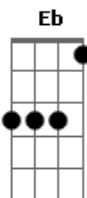

ukulele-chords.com