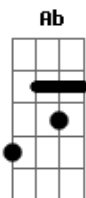

ukulele-chords.com