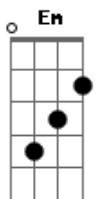

© ukulele-chords.com