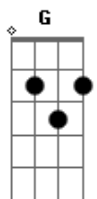

© ukulele-chords.com