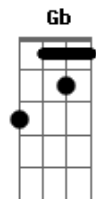

© ukulele-chords.com