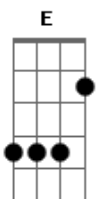

© ukulele-chords.com