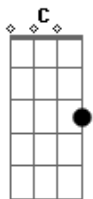

Rafael de Faria - Trip

tom:

Intro: ^C
D G A D
D G A D

^D Just tell me where you going ^{Am}
^{Am}
And I'll pack my things and go

(D G A D)

^D There's no left time for worrying ^{Am}
^{Am}
When you want it just say so

(D G A D)

^{Gbm} ^G
Even if I am busy
^{Gbm} ^G
Even if you are sad
^{Gbm} ^G
Even if my arms are broken
^{Gm}
Just don't be mad

(D G A D)

Acordes

© ukulele-chords.com

© ukulele-chords.com

© ukulele-chords.com