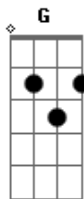

Rafael de Faria - Trip

tom:

Intro: ^C
D G A D
D G A D

^D Just tell me where you going ^{Am}
^{Am}
And I'll pack my things and go

(D G A D)

^D There's no left time for worrying ^{Am}
^{Am}
When you want it just say so

(D G A D)

^{Gbm} ^G
Even if I am busy
^{Gbm} ^G
Even if you are sad
^{Gbm} ^G
Even if my arms are broken
^{Gm}
Just don't be mad

(D G A D)

Acordes

© ukulele-chords.com

© ukulele-chords.com

© ukulele-chords.com