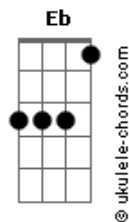

Rafael Witt - Don't Cry

tom:
Ab

Intro: Abadd9

[Primeira Parte]

Abadd9
Say it, that you don't wanna compromise
Eb
That there are reasons why you still deny it

Bbm
This rhythm is getting old
Dbadd9 Dbm
And the rhymes are broken
Abadd9
So break them, the future is to unfold
Eb

Nature is burning cold
Bbm
The mornings are a rising tide
Dbadd9 Dbm
And the scars are open

[Refrão]

Abadd9
Don't cry, don't cry
Eb
'Cause you'll find, you'll find
Bbm
That you were made to see the world
Dbadd9

Dbm
And you've barely scratched the surface
(Abadd9)

[Segunda Parte]

Abadd9
Vem ver a chuva escorrer no chão
Eb
Mistério e transformação

Bbm
Levar embora a tempestade
Dbadd9 Dbm
Que existe em ti

Abadd9
Vem ser tudo o que for pra ser
Eb

Correr da escuridão
Bbm
Entrar no mar e despedir
Dbadd9 Dbm
Do que é mais profundo

[Refrão]

Acordes

Abadd9
Don't cry, don't cry
Eb
'Cause you'll find, you'll find
Bbm
That you were made to see the world
Dbadd9
And you've barely scratched the surface
Abadd9
Don't cry, don't cry
Eb
'Cause you'll find, you'll find
Bbm
That you were made to see the world
Dbadd9
And you've barely scratched the surface
(Abadd9 Dbadd9 Eadd9 Dbadd9)

[Ponte]

Abadd9
I am scared of changing for I am but a kid
Dbadd9
Life is just too real, something's gotta give
Eadd9
Listen to the waves, they whisper in your ear
Dbadd9
I'm your peace of mind, may time be slow and kind
Abadd9

Dbadd9
I am scared of changing for I am but a kid
Eadd9
Life is just too real, something's gotta give
Dbadd9
Listen to the waves, they whisper in your ear
Abadd9
I'm your peace of mind, may time be slow and kind

Dbadd9
I am scared of changing for I am but a kid
Eadd9
Life is just too real, something's gotta give
Dbadd9
Listen to the waves, they whisper in your ear
Abadd9
I'm your peace of mind, may time be slow and kind

[Refrão Final]

Abadd9
Don't cry, don't cry
Eb
'Cause you'll find, you'll find
Bbm
That you were made to see the world
Dbadd9
And you've barely scratched the surface