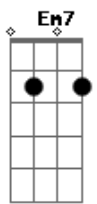

© ukulele-chords.com