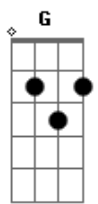

© ukulele-chords.com