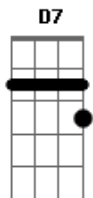

© ukulele-chords.com

© ukulele-chords.com