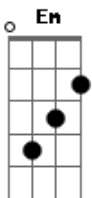

© ukulele-chords.com