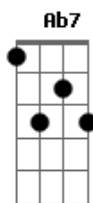

© ukulele-chords.com