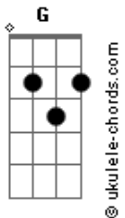

Ray x Ben - Be Someone

tom:

E

Intro: Em G A Em

Em

I don't want to be around

G

If you don't want to tell me something

A

Em

And I don't want to see you around

G

Cause you know you're gonna be someone

A

Em

Gonna be some one else

G

A

And still it hurts to say

Em

Yeah still it hurts to say

G

A

I need you

Em

I walk along this earth

G

Living life in reverse

A

I walk as it all turns

Em

I watch as the shit burns

Oh what have I learned?

G

It pays to be there first

A

So I'm waiting for my turn

Em

To reach what we deserve

Oh, no, no, no

G

I won't go back there no more

Acordes

Oh, no, no, no

A

Em

You'll see I'm ready for war

Oh, no, no, no

G

You'll see I'm already show

Oh, no, no, no

A

You know what I am here for

Em

Take a chance at a plan

I'll be man made till a made man

G

Take a chance at a plan

A

I'll be man made till a made man

Em

Oh, no

Woah

G

Questions I have to be asking

A

I need you here right now

Em

I don't want to be around

G

A

If you don't want to tell me something

Em

And I don't want to see you around

G

Cause you know you're gonna be someone

A

Gonna be some one else

Em

G

A

And still it hurts to say

Em

Yeah still it hurts to say

G

A

I need you