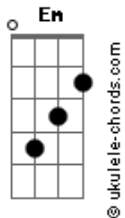

Ray x Ben - Be Someone

tom:

E

Intro: Em G A Em

Em

I don't want to be around

G

If you don't want to tell me something

A

Em

And I don't want to see you around

G

Cause you know you're gonna be someone

A

Em

Gonna be some one else

G

A

And still it hurts to say

Em

Yeah still it hurts to say

G

A

I need you

Em

I walk along this earth

G

Living life in reverse

A

I walk as it all turns

Em

I watch as the shit burns

Oh what have I learned?

G

It pays to be there first

A

So I'm waiting for my turn

Em

To reach what we deserve

Oh, no, no, no

G

I won't go back there no more

Acordes

Oh, no, no, no

A

Em

You'll see I'm ready for war

Oh, no, no, no

G

You'll see I'm already show

Oh, no, no, no

A

You know what I am here for

Em

Take a chance at a plan

I'll be man made till a made man

G

Take a chance at a plan

A

I'll be man made till a made man

Em

Oh, no

Woah

G

Questions I have to be asking

A

I need you here right now

Em

I don't want to be around

G

A

If you don't want to tell me something

Em

And I don't want to see you around

G

Cause you know you're gonna be someone

A

Gonna be some one else

Em

G

A

And still it hurts to say

Em

Yeah still it hurts to say

G

A

I need you