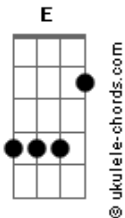

Ray x Ben - Be Someone

tom:

E

Intro: Em G A Em

Em

I don't want to be around

G

If you don't want to tell me something

A

Em

And I don't want to see you around

G

Cause you know you're gonna be someone

A

Em

Gonna be some one else

G

A

And still it hurts to say

Em

Yeah still it hurts to say

G

A

I need you

Em

I walk along this earth

G

Living life in reverse

A

I walk as it all turns

Em

I watch as the shit burns

Oh what have I learned?

G

It pays to be there first

A

So I'm waiting for my turn

Em

To reach what we deserve

Oh, no, no, no

G

I won't go back there no more

Acordes

Oh, no, no, no

A

Em

You'll see I'm ready for war

Oh, no, no, no

G

You'll see I'm already show

Oh, no, no, no

A

You know what I am here for

Em

Take a chance at a plan

I'll be man made till a made man

G

Take a chance at a plan

A

I'll be man made till a made man

Em

Oh, no

Woah

G

Questions I have to be asking

A

I need you here right now

Em

I don't want to be around

G

A

If you don't want to tell me something

Em

And I don't want to see you around

G

Cause you know you're gonna be someone

A

Gonna be some one else

Em

G

A

And still it hurts to say

Em

Yeah still it hurts to say

G

A

I need you