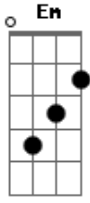

F
If you'd allow my left arm and my right arm

Em
To collide inside the small of your back

Am
Just like that (I do)

F
I need you, Suzanne (Suzanne)

Em
Oh, Suzanne, how I need you

Am
Ooh, you look so good tonight

Em
Oh, Suzanne, how I need you

Am
Ooh, you look so good tonight

[Ponte]

Dm Em F
And I want, and I want, and I want her

(You look so good tonight)

Dm Em F
And I need her, and I need her, and I need her
(Sue, yeah, you look so good tonight)

I need you, Suzanne (Suzanne)
Em

Oh, Suzanne, how I need you
Am Dm G Dm
Ooh, you look so good tonight

Acordes

© ukulele-chords.com

© ukulele-chords.com

© ukulele-chords.com

© ukulele-chords.com

© ukulele-chords.com