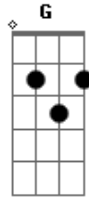

F
If you'd allow my left arm and my right arm

Em
To collide inside the small of your back

Am
Just like that (I do)

F
I need you, Suzanne (Suzanne)

Em
Oh, Suzanne, how I need you

Am
Ooh, you look so good tonight

Em
Oh, Suzanne, how I need you

Am
Ooh, you look so good tonight

[Ponte]

Dm Em F
And I want, and I want, and I want her

(You look so good tonight)

Dm Em F
And I need her, and I need her, and I need her
(Sue, yeah, you look so good tonight)

I need you, Suzanne (Suzanne)
Em

Oh, Suzanne, how I need you
Am Dm G Dm
Ooh, you look so good tonight

Acordes

© ukulele-chords.com

© ukulele-chords.com

© ukulele-chords.com

© ukulele-chords.com

© ukulele-chords.com