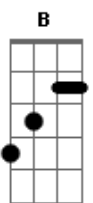

A E Gbm B
To Di To Di To Di To Di

Verse III:

E Abm Gbm Abm Dbm
Brandy wears a braided chain
Gbm A D A
Made of finest silver from the north of Spain
E Abm Gbm Abm Dbm
A locket that bears the name
Gbm A D A
of the man that Brandy loves

E Abm Gbm Abm Dbm
He came on a summers day
Gbm A D A
bearing gifts from far away
E Abm Gbm Abm Dbm
But he made it clear he couldnt stay
Gbm A E
The harbor was his home...

Chorus:

Dbm B A Dbm B A
Brandy, you're a fine girl (You're a fine girl)

B B B A
What a good wife you would be (such a fine girl)
B B
But my life, my lover, my lady is the sea

A E Gbm B
To Di To Di To Di To Di

Bridge:

Dbm B
Brandy used to watch his eyes
A B
As he told his sailor stories
Dbm B
he could feel the ocean fall and rise
A B
She saw its raging glory
Dbm D
But he had always told the truth
Dbm A
Lord he was an honest man
B B
And Brandy does her best to understand

A E Gbm B
To Di To Di To Di To Di

Verse IV:

E Abm Gbm Abm Dbm
At night when the bars close down
Gbm A D A
Brandy walks through a silent town
E Abm Gbm Abm Dbm
She loves a man who's not around
Gbm A E
She still can hear him say

She hears him say...

Chorus:

Dbm B A Dbm B A
Brandy, you're a fine girl (You're a fine girl)
B B B A
What a good wife you would be (such a fine girl)
B B
But my life, my lover, my lady is the sea

A E Gbm B
To Di To Di To Di To Di

Chorus:

Dbm B A Dbm B A
Brandy, you're a fine girl (You're a fine girl)
B B B A
What a good wife you would be (such a fine girl)
B B
But my life, my lover, my lady is the sea

A E Gbm B X3
To Di To Di To Di To Di

Acordes

© ukulele-chords.com