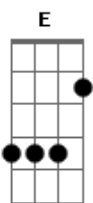

© ukulele-chords.com