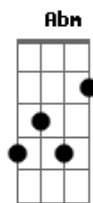

© ukulele-chords.com