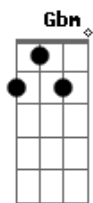

© ukulele-chords.com