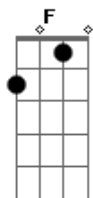

© ukulele-chords.com