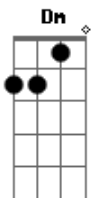

© ukulele-chords.com