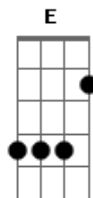

© ukulele-chords.com