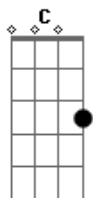

© ukulele-chords.com

© ukulele-chords.com