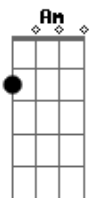

© ukulele-chords.com