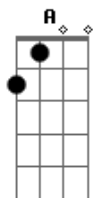

Verse:

A pendulum inside of my bed
Am C Dm Am
Swingin' low, I hope to get hit
Am C Dm Am
The overflow is slow, but not enough no
Am C Dm Am
Another drop will never fix it
Am C Dm Am

Chorus:

California mountains in the mornin' Get along, and get it all
Dm F Am
All along the woman's got a want it Stitch it up, and get it all
Dm F Am
We all walk your pavement, get if off
Dm F Am
Take more than your friends
Dm F E

Bridge:

If I call you lately
F Am A
I could be your man

F Am A
I could be your greatness
F Am A
If I call you lately
F Am A
I could be your man
F Am A
whoa whoa
Am C Dm Am (2 times)

Verse:

I shut it down the look in my eyes
Am C Dm Am
Knock 'em dead a' covered in flies
Am C Dm Am
The big sleep without a bed of roses
Am C Dm Am
The light of day will never tell lies
Am C Dm Am

Chorus:

All along the woman's got a want it Stitch it up, and get it all
Dm F Am
California mountains in the mornin' Stitch it up, and get it all
Dm F Am
We all walk your pavement
Dm F Am
Take more than your friends
Dm F E

Bridge:

If I call you lately
F Am A
I could be your man
F Am A
I could be your greatness
F Am A
If I call you lately
F Am A
I could be your man
F Am A

Verse:

On the river into my dock
Am C Dm Am
I paddle throught the shadow and fog
Am C Dm Am
To ponder all of those who came before me
Am C Dm Am
Another piece for building my arch
Am C Dm Am

Acordes