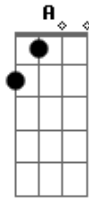

© ukulele-chords.com