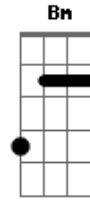

© ukulele-chords.com