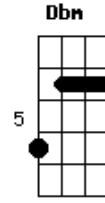

© ukulele-chords.com