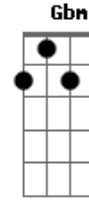

ukulele-chords.com