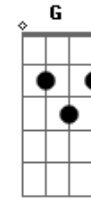

© ukulele-chords.com