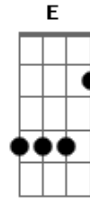

© ukulele-chords.com