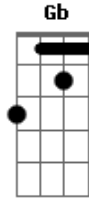

© ukulele-chords.com