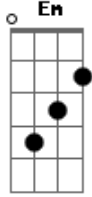

© ukulele-chords.com