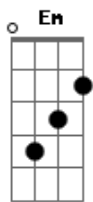

© ukulele-chords.com

© ukulele-chords.com