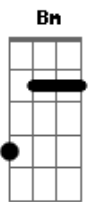

© ukulele-chords.com