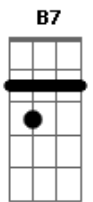

© ukulele-chords.com