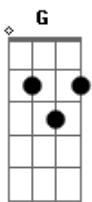

© ukulele-chords.com