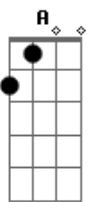

© ukulele-chords.com