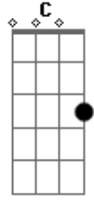

© ukulele-chords.com