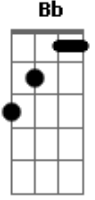

Red - Start Again

Finished

tom:

F

Afinación: Bb Eb F Bb G C
or Drop B

Acordes

© ukulele-chords.com

© ukulele-chords.com