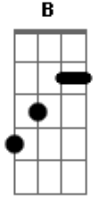

© ukulele-chords.com