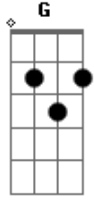

© ukulele-chords.com