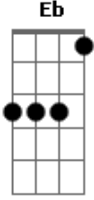

Red - Start Again

Finished

tom:

F

Afinación: Bb Eb F Bb G C
or Drop B

Acordes

© ukulele-chords.com

© ukulele-chords.com