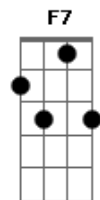

© ukulele-chords.com