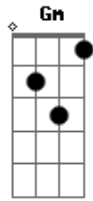

© ukulele-chords.com