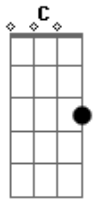

R.E.M. - So Central Rain

Tom: C

{ opening riff }

```
E:-----0---1-----
B:-----3--3---3----
G:-----2-----2---
D:-----2-3-0 {let ring out!}
A:-3-3-----
```

{riff:

```
E:-----0---1-----
B:-----3--3---3----
G:-----2-----2---
D:-----3-0 {let ring out!}
A:---3-----
E:-3-3-----
```

This riff may not be right because I don't have my guitar here to check it - but it looks right}

C Em Gm F
Did you never call I waited for your call
C Gm F C
These rivers of suggestion are driving me away
C Em Gm F

The trees will bend the cities wash away
C Gm F C
The city on the river has a girl without a dream
Dm2
I'm sorry

{bass solo} C

{same as first verse}

Eastern to mountain third party call the lines are down
The wise man built his words upon the rocks
But I'm not bound to follow suit
The trees will bend the conversation's dimmed
Will build yourself another home, this choice isn't mine

chorus x 2 ... Am x 2 ..... {bass solo over G C}

{same as other verses}

Did you never call I waited for your call
These rivers of suggestion are driving me away
The ocean sands the conversation's dimmed
Will build yourself another dream, this choice isn't mine
{end very intensely on Am<>}

Acordes

© ukulele-chords.com