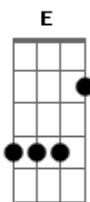

Renaissance - Let it Grow

tom:

Intro: E A E A E A

E Gb
Taking time to find the right line
E Gb
Talking easy with the thoughts you want to share
A E A B
Leaning down, feel you growing in my mind
A E A B
Stealing down, going down, feel you growing in my mind

E Gbm C E
It's got to be slow, taking love the only way
E Gbm C E
It's got to just flow, making love and taking time to let it grow

E Gb
Finding ways to find the real you
E Gb
Spending days just holding hands and feeling free
A E A B
Play around, watch the sunshine coming through
A E A B
Come around, stay around, watch the loving grow with you

It's got to be slow, taking love the only way
E Gbm C E
It's got to just flow, making love and taking time to let it grow

(E B E A)
(E B E A)

E Gb
Loving you the love you gave me
E Gb
Living loving with the things we have to share
A E A B
Poetry, hear the words you say to me
A E A B
Stay with me, here with me, keep our loving flowing free

E Gbm C E
It's got to be slow, taking love the only way
E Gbm C E
It's got to just flow, making love and taking time to let it grow

(E B E A)
(E B E A)

La la la
E - A - B - A

Acordes

© ukulele-chords.com

© ukulele-chords.com