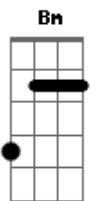

© ukulele-chords.com