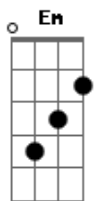

© ukulele-chords.com