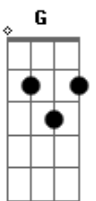

© ukulele-chords.com