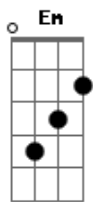

Ricky Nelson - Lonesome Town

Tom: G

Intro: G - Em - C - D (2x)

Verse I:

There's a place where lovers go
 G C D B G Em

To cry their troubles away

C Cm G Em

And they call it Lonesome Town

Chorus/bridge:

C Bm

Goin' down to lonesome town

C D G Em

Where the broken hearts stay

C Cm G Em

Goin' down to lonesome town

C D G D

To cry my troubles away

Verse III:

In the town of broken dreams

The streets are filled with regret

Maybe down in lonesome town

I can learn to forget

Coda:

C Cm G Em

Maybe down in lonesome town

C D G C (arpeggiate)

I can learn to forget

G

[Lonesome town]

Acordes

© ukulele-chords.com

© ukulele-chords.com