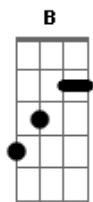

© ukulele-chords.com