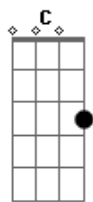

Ricky Nelson - Lonesome Town

Tom: G

Intro: G - Em - C - D (2x)

Verse I:

There's a place where lovers go
 G C D B G Em

To cry their troubles away

C Cm G Em

And they call it Lonesome Town

Chorus/bridge:

C Bm

Goin' down to lonesome town

C D G Em

Where the broken hearts stay

C Cm G Em

Goin' down to lonesome town

C D G D

To cry my troubles away

Verse III:

In the town of broken dreams

The streets are filled with regret

Maybe down in lonesome town

I can learn to forget

Coda:

C Cm G Em

Maybe down in lonesome town

C D G C (arpeggiate)

I can learn to forget

G

[Lonesome town]

Acordes

© ukulele-chords.com

© ukulele-chords.com