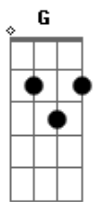

Ricky Nelson - Lonesome Town

Tom: G

Intro: G - Em - C - D (2x)

Verse I:

There's a place where lovers go
 G C D B G Em

To cry their troubles away

C Cm G Em

And they call it Lonesome Town

Chorus/bridge:

C Bm

Goin' down to lonesome town

C D G Em

Where the broken hearts stay

C Cm G Em

Goin' down to lonesome town

C D G D

To cry my troubles away

Verse III:

In the town of broken dreams

The streets are filled with regret

Maybe down in lonesome town

I can learn to forget

Coda:

C Cm G Em

Maybe down in lonesome town

C D G C (arpeggiate)

I can learn to forget

G

[Lonesome town]

Acordes

© ukulele-chords.com

© ukulele-chords.com