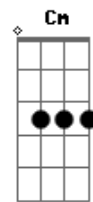

© ukulele-chords.com