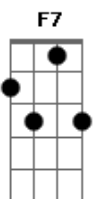

© ukulele-chords.com