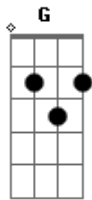

© ukulele-chords.com