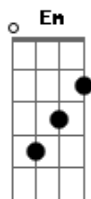

© ukulele-chords.com