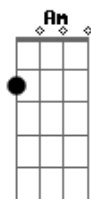

© ukulele-chords.com

So how come when I reach out my fingers
G D Em C
It Seems like more than distance between us

[Chorus]

G D
In this California king bed
Em C
We're ten thousand miles apart
G D Em
I bet California wishing on these stars of your heart
C
For me
G D Em C
My California king
(G D Em C)

[Bridge]

G
Just when I felt like giving up on us
D G
You turned around and gave me one last touch
C
That made everything feels better
Em D
And even then my eyes got wetter
C
So confused wanna ask you if you love me
C
But I don't wanna seem so weak
D G Am G C
Maybe I've been California dreaming

[Chorus]

G D
In this California king bed
Em C
We're ten thousand miles apart
G D Em
I bet California wishing on these stars of your heart
C
For me
G D Em C
My California king
G D Em C
My California king
G D
In this California king bed
Em C
We're ten thousand miles apart
G D Em
I bet California wishing on these stars of your heart
C
For me
G
My California king