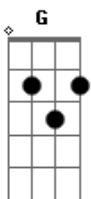

Rihanna - California King Bed

tom:

[Verse]

G
Chest to chest
D
Nose to nose
Em
Palm to palm
C
We were always just that close
G
Wrist to wrist
D
Toe to toe
Em C
Lips that just felt just like the inside of a rose

[Pre-chorus]

G D Em C
So how come when I reach out my fingers
G D Em C
It feels like more than distance between us

[Chorus]

G D
In this California king bed
Em C
We're ten thousand miles apart
G D Em
I've been California wishing on these stars
C G
For your heart, for me, my California king

[Verse]

G
Eye to eye
D
Cheek to cheek
Em
Side by side
C
You were sleeping next to me
G
Arm to arm
D
Dusk to dawn
Em
With the curtains drawn
C
And a little last nite on these sheets

[Pre-chorus]

G D Em C

Acordes

© ukulele-chords.com