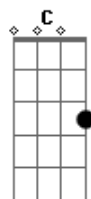

© ukulele-chords.com