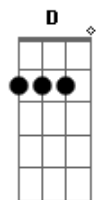

© ukulele-chords.com