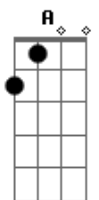

Ringo Starr - With a Little Help From My Friends

Tom: E

E B Gbm
What would you think if I sang out of tune?

B E
Would you stand up and walk out on me

B Gbm
Lend me your ears and I'll sing you a song

B E
And I'll try not to sing out of tune

D A E
Oh, I get by with a little help from my friends

D A E
Oh, I get high with a little help from my friends

A E B
Gonna try with a little help from my friends

E B Gbm
What do I do when my love is away?

B E
Does it worry you to be alone?

B Gbm
How do I feel by the end of the day?

B E
Are you sad because you're on your own?

D A E
Oh, I get by with a little help from my friends

D A E
Oh, I get high with a little help from my friends

A E B
Gonna try with a little help from my friends

Dbm Gb
Do you need anybody?

E D A
I need somebody to love

Dbm Gb

Could it be anybody?

E D A
I want somebody to love

E B Gbm
Would you believe in a love at first sight?

B E
Yes I'm certain that it happens all the time

B Gbm
What do you see when you turn out the light?

B E
I can't tell you, but I know it's mine

D A E
Oh, I get by with a little help from my friends

D A E
Oh, I get high with a little help from my friends

A E B
Gonna try with a little help from my friends

Dbm Gb
Do you need anybody?

E D A
I just need someone to love

Dbm Gb
Could it be anybody?

E D A
I want somebody to love

D A E
Oh, I get by with a little help from my friends

D A E
Oh, I get high with a little help from my friends

A E B
Gonna try with a little help from my friends

D A
Yes, I get by with a little help from my friends

C D E
With a little help from my friends

Acordes

© ukulele-chords.com

© ukulele-chords.com

© ukulele-chords.com

© ukulele-chords.com

© ukulele-chords.com

© ukulele-chords.com

© ukulele-chords.com

© ukulele-chords.com