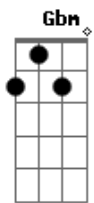

© ukulele-chords.com

© ukulele-chords.com

© ukulele-chords.com

© ukulele-chords.com

© ukulele-chords.com

ukulele-chords.com

© ukulele-chords.com