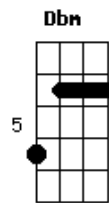

© ukulele-chords.com

ukulele-chords.com