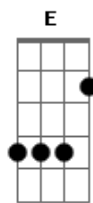

© ukulele-chords.com

© ukulele-chords.com