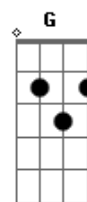

© ukulele-chords.com