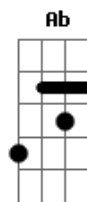

© ukulele-chords.com