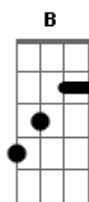

© ukulele-chords.com