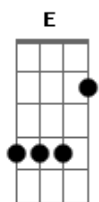

Rod Stewart - Stay With Me

Tom: **E**
Intro: **E D A E D A E D A**
THEN: **A B D A A B D A**
THE ENTIRE SONG CONSISTS OF PLAYING: **A B D A** OVER and OVER.

In the morning
Don't say you love me
Cause I'll only kick you out of the door

I know your name is Rita
Cause your perfumes smelling sweeter
Since when I saw you down on the floor

PLAY SLIDE OVER THESE CHORDS: **A B D A**
guitar

Won't need to much persuading
I don't mean to sound degrading
But with a face like that
You got nothing to laugh about

Red lips hair and fingernails
I hear your a mean old jezabel
Lets go up stairs and read my tarot cards

Stay with me
Stay with me
For tonight you better stay with me

Stay with me
Stay with me
For tonight you better stay with me

PLAY SLIDE OVER THESE CHORDS: **A B D A** - 2x's

So in the morning
Please don't say you love me
Cause you know I'll only kick you out the door

Yea I'll pay your cab fare home
You can even use my best colonge
Just don't be here in the morning when I wake up

Stay with me
Stay with me
Cause tonight you better stay with me
Sit down, get up, get down

Stay with me
Stay with me
Cause tonight your going stay with me
Hey, whats your name again
oh no, get down, wooo

OUTRO: PLAY SLIDE AND GO CRAZY OVER THESE CHORDS:
(LIKE INTRO) **E D A** - PLAY aBOUT 7x's

THEN END ON THIS: **A / Ab / G / F A / Ab / G / F** -SLIDE f
ROM a DOWN TO f

Acordes

© ukulele-chords.com