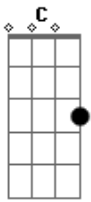

Rod Stewart - Still The Same

Tom: C

Intro: C C2 Em G /
C C2 Em G / /

VERSE 1:

You always won, ev'ry time you placed a bet.
You're still damn good; no one's gotten to you yet.
Ev'ry time, they were sure they had you caught,
you were quicker than they thought.
You'd just turn your back and walk.

VERSE 2:

You always said, the cards would never do you wrong.
The trick you said, was never play the game too long.
A gambler's share; the only risk that you would take,
the only loss you could forsake,
the only bluff you couldn't fake.

CHORUS:

And you're still the same.

I caught up with you yesterday.

Movin' game to game; no one standin' in your way.
Turnin' on the charm - long enough to get you by.
You're still the same. You still aim high.

VERSE 3:

Instrumental ...
Instrumental ...
There you stood; ev'ry body watched play.
I just turned and walked away.
I had nothing left to say.

OUT-CHORUS (repeat & fade):

And you're still the same.
And you're still the same.
Movin' game to game.
Some things never change.
And you're still the same.

Acordes

© ukulele-chords.com