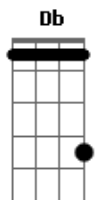

Roo Panes - Little Giant

tom:
Capotraste na 6ª casa Db (forma dos acordes no tom de G)
Intro: G C G C
G C G C
G C G C

[Primeira Parte]

G C G C
Thought that I was in my prime
G C G C
But I was naked, dressed in my pride
G C G C
You see through the things I hide
G C
Yeah, still you said be yourself
G C
You'll turn out alright

[Refrão]

G
You made me run like I never run
C
Try like I never tried
G
Fight like I've never fought
C
Made me want it
G
You made me run like I never run
C
Try like I never tried
G
Fight like I've never fought
C
Made me want it

(G C G C)
(G C G C)

[Segunda Parte]

G C G C
I'm always saying, I'll make it right myyyy dear
G C G C
'Cause losing you's my greatest fear
G C G C
I know I found all the blame and decide
G C G C
Yeah, still said don't be stupid, you'll turn out alright

[Refrão]

G
You made me run like I never run

Acordes

© ukulele-chords.com