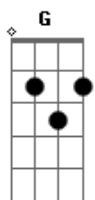

© ukulele-chords.com