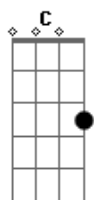

Roo Panes - Little Giant

tom:
 Capotraste na 6ª casa Db (forma dos acordes no tom de G)
 Intro: G C G C
 G C G C
 G C G C

[Primeira Parte]

G C G C
 Thought that I was in my prime
 G C G C
 But I was naked, dressed in my pride
 G C G C
 You see through the things I hide
 G C
 Yeah, still you said be yourself
 G C
 You'll turn out alright

(G C G C)
 (G C G C)

[Segunda Parte]

G C G C
 I'm always saying, I'll make it right myyyy dear
 G C G C
 'Cause losing you's my greatest fear
 G C G C
 I know I found all the blame and decide
 G C G C
 Yeah, still said don't be stupid, you'll turn out alright

[Refrão]

G
 You made me run like I never run

Acordes

© ukulele-chords.com

© ukulele-chords.com

© ukulele-chords.com

C
 Try like I never tried
 G
 Fight like I've never fought
 C
 Made me want it
 G
 You made me run like I never run
 C
 Try like I never tried
 G
 Fight like I've never fought
 C
 Made me want it