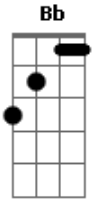

© ukulele-chords.com