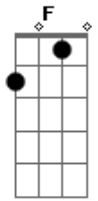

Roy Orbison - Only The Lonely

Tom: F
Intro:

Only the lonely ^{F C7}
Only the lonely ^F
verse 1:

There goes my baby ^F
There goes my heart ^{F7}
They're gone forever ^{Bb}
So far apart ^{G7 C7}
But only the lonely ^F

^{Bb}
Know why
^{C7}
I cry

^F
Only the lonely
(repeat intro)

verse 2:
Only the lonely
Know the heartaches I've been through
Only the lonely
Know I cried and cried for you
Maybe
A new romance
No more sorrow
But that's the chance
(n.c)
You gotta take
Is your lonely heart breaks ^{Bb C7}
^F
Only the lonely

outro:

Acordes

© ukulele-chords.com