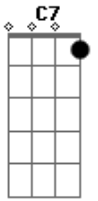

© ukulele-chords.com