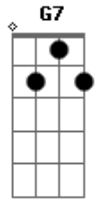

© ukulele-chords.com