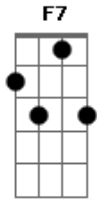

© ukulele-chords.com