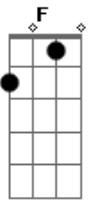

Ruelle - I Get To Love You

Tom: D

(com acordes na forma de C)
Capostraste na 2ª casa

One look at you
F Em Am G
my whole life falls in line

I prayed for you
F Em Am G
Before I called you mine

Oh I can't I believe its true sometimes
F Am G
Oh i cant believe its true

I get to love you
F C
Am G
I get to love you

I get to love you
F C
Am G
I get to love you

They say love is a journey
F C
Am G
I Promise that I'll never leave

When It's too heavy to carry
F C
Am G F G
Remember this moment with me

I get to love you
Am G
F C
I get to love you
Am G
I get to love you

Acordes

© ukulele-chords.com

© ukulele-chords.com

© ukulele-chords.com

© ukulele-chords.com

© ukulele-chords.com

© ukulele-chords.com