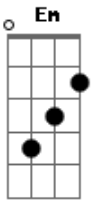

Ruelle - I Get To Love You

Tom: D

(com acordes na forma de C)
Capostraste na 2ª casa

One look at you
F Em Am G
my whole life falls in line

I prayed for you
F Em Am G
Before I called you mine

Oh I can't I believe its true sometimes
F Am G
Oh i cant believe its true

I get to love you
F C
Am G
It's the best thing that I'll ever do

I get to love you
F C
Am G
It's a promise I'm making to you

Whatever may come, your heart I will choose
F C
Am G
Forever I'm yours, Forever I do

I get to love you
F C
Am G
I get to love you

I get to love you
F C
Am G
I get to love you

They say love is a journey
F C
Am G
I Promise that I'll never leave

When It's too heavy to carry
F C
Am G F G
Remember this moment with me

I get to love you
Am G
F C
I get to love you
Am G
I get to love you

Acordes

© ukulele-chords.com

© ukulele-chords.com

© ukulele-chords.com

© ukulele-chords.com

© ukulele-chords.com

© ukulele-chords.com