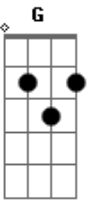

Ruelle - I Get To Love You

Tom: D

(com acordes na forma de C)
Capostraste na 2ª casa

One look at you
F Em Am G
my whole life falls in line

I prayed for you
F Em Am G
Before I called you mine

Oh I can't I believe its true sometimes
F Am G
Oh i cant believe its true

I get to love you
F C
Am G
I get to love you

I get to love you
F C
Am G
I get to love you

They say love is a journey
F C
Am G
I Promise that I'll never leave

When It's too heavy to carry
F C
Am G F G
Remember this moment with me

I get to love you
Am G
F C
I get to love you
Am G
I get to love you

Acordes

© ukulele-chords.com

© ukulele-chords.com

© ukulele-chords.com

© ukulele-chords.com

© ukulele-chords.com

© ukulele-chords.com