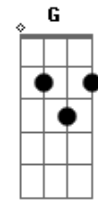

© ukulele-chords.com