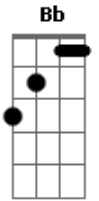

© ukulele-chords.com