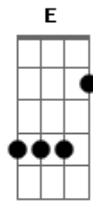

© ukulele-chords.com