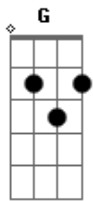

Scorpions - Edge Of Time

Tom: G
Intro: Em Am D7 G Gb E D Em Am D7 2 times

VERSE 1.

Em Am D
Only the Lord knows the answer
Em Am D
To the mess this world is in
Em Am D
At the end of the rainbow
Em Am D
We're scared to death once again

VERSE 2.

The same chords as in the first verse. 2nd guitar: Damped w/dist.

Life's getting shorter every hour
It keeps on feeding in my face
Why can't we stop the evil power
That will kill the human race

CHORUS

G D
"Right, baby don't cry
Em
Keep on dancing tonight
D
On the edge of time"

VERSE 3.

Only the Lord knows the answer
To the mess this world is in
This place has turned into Atlantis
And it's already started to sink

VERSE 4.

Life in the fast lane
Has turned into a dead end street
Let's turn the wheel back to the future
Let's use the power of our dreams

CHORUS

Right, baby don't cry
Keep on dancing tonight
On the edge of time

Right, baby don't cry
Keep on dancing tonight
On the edge of time

Right, baby don't cry
Keep on dancing tonight
On the edge of time

Right, baby don't cry
Keep on dancing tonight
On the edge of time

Acordes

© ukulele-chords.com