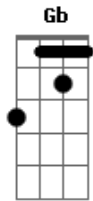

© ukulele-chords.com