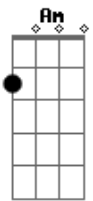

© ukulele-chords.com