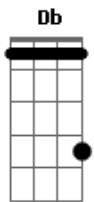

© ukulele-chords.com