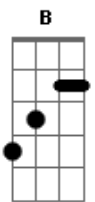

Scorpions - When The Truth Is a Lie

Tom: B

Intro: Dbm (4x)

B Db B Gb
Db B Db B Gb Db
Db B Db B Ab Db
Db Ab Db B Gb Ab

Ab Gb Ab
When I saw her for the first time
Db Ebm Db (B Db B Db B Gb)
I was mesmerized and blown away

Ab
What if she would be the one to
Ebm Gb
Live and die for in an endless love

Bbm Gb Ab
It hurts deep inside, hurts deep inside
Gb Db
When the truth is a lie
Bbm Gb Ab
Inside, it hurts deep inside
Gb Db
When the truth is a lie

Ab Db Ab Eb
Love is blind and hard to find
Ab Db Ebm Db (B Db B Db B Gb)
Falling for her made me lose my mind
Ab
Hoping all was just a bad dream
Db Gb
Wishing I could travel back in time
Bbm Gb Ab

It hurts deep inside, hurts deep inside

Gb Db
When the truth is a lie
Bbm Gb Ab
Inside, it hurts deep inside
Gb Db
When the truth is a lie

Bbm
Everybody I was talking to
Gb
All my friends confirmed it's true
Ab Gb
No one really was taken by surprise, but me
Bbm
I was really way too blind to see
Gb
Her betrayal, the reality
Ab Gb
When I finally opened up my eyes the love was gone

Solo 2x: Bbm Gb Ab Gb

Ponte: Dbm (4x)

B Db B Gb

Bbm Gb Ab
It hurts deep inside, hurts deep inside
Gb Db
When the truth is a lie
Bbm Gb Ab
Inside, it hurts deep inside
Gb Db Bbm
When the truth is a lie

Acordes

© ukulele-chords.com