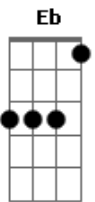

© ukulele-chords.com