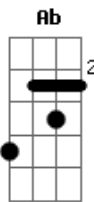

© ukulele-chords.com