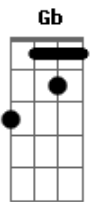

© ukulele-chords.com