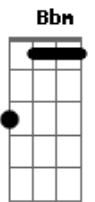

© ukulele-chords.com