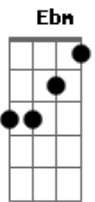

© ukulele-chords.com