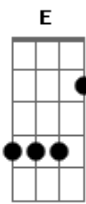

© ukulele-chords.com