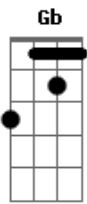

D E Gb
Baby, I compare you to a kiss from a rose on the gray
D E Gb
Uh... The more I get of you the stranger it feels, yeah
D E D E

Gb
Now that your rose is in bloom, a light hits the gloom on the gray
(D E Gb)
(D E Gb)

Gb D E Gb
There is so much a man can tell you, so much he can say
D E Gb
You remain my power, my pleasure, my pain, baby
D E Gb
To me you're like a growin' addiction that I can't deny
D E
Won't you tell me is that healthy, babe?
Gb Gbm D E
But did you know that when it snows my eyes become enlarged
D E Gb
And the light that you shine can't be seen

D E Gb
Baby, I compare you to a kiss from a rose on the gray
D E Gb

Uh... The more I get of you the stranger it feels, yeah
D E D E
Gb
Now that your rose is in bloom, a light hits the gloom on the gray

(D E Gb)

D E D E
Da, da, da

B A E
I've been kissed by a rose on the gray,
B A E
I've been kissed by a rose on the gray,
B A E
And if I should fall, will it all go away?
B A
I've been kissed by a rose

Gb D E Gb
Baby, I compare you to a kiss from a rose on the gray
D E Gb
Uh... The more I get of you the stranger it feels, yeah
D E D E

Gb
Now that your rose is in bloom, a light hits the gloom on the gray

D E Gb
I've been kissed by a rose on the gray
D E Gb
Uh... The more I get of you the stranger it feels, yeah
D E D E

Gb
Now that your rose is in bloom, a light hits the gloom on the gray
(D E Gb)

D E D E
Gb
Now that your rose is in bloom, a light hits the gloom on the gray

Acordes